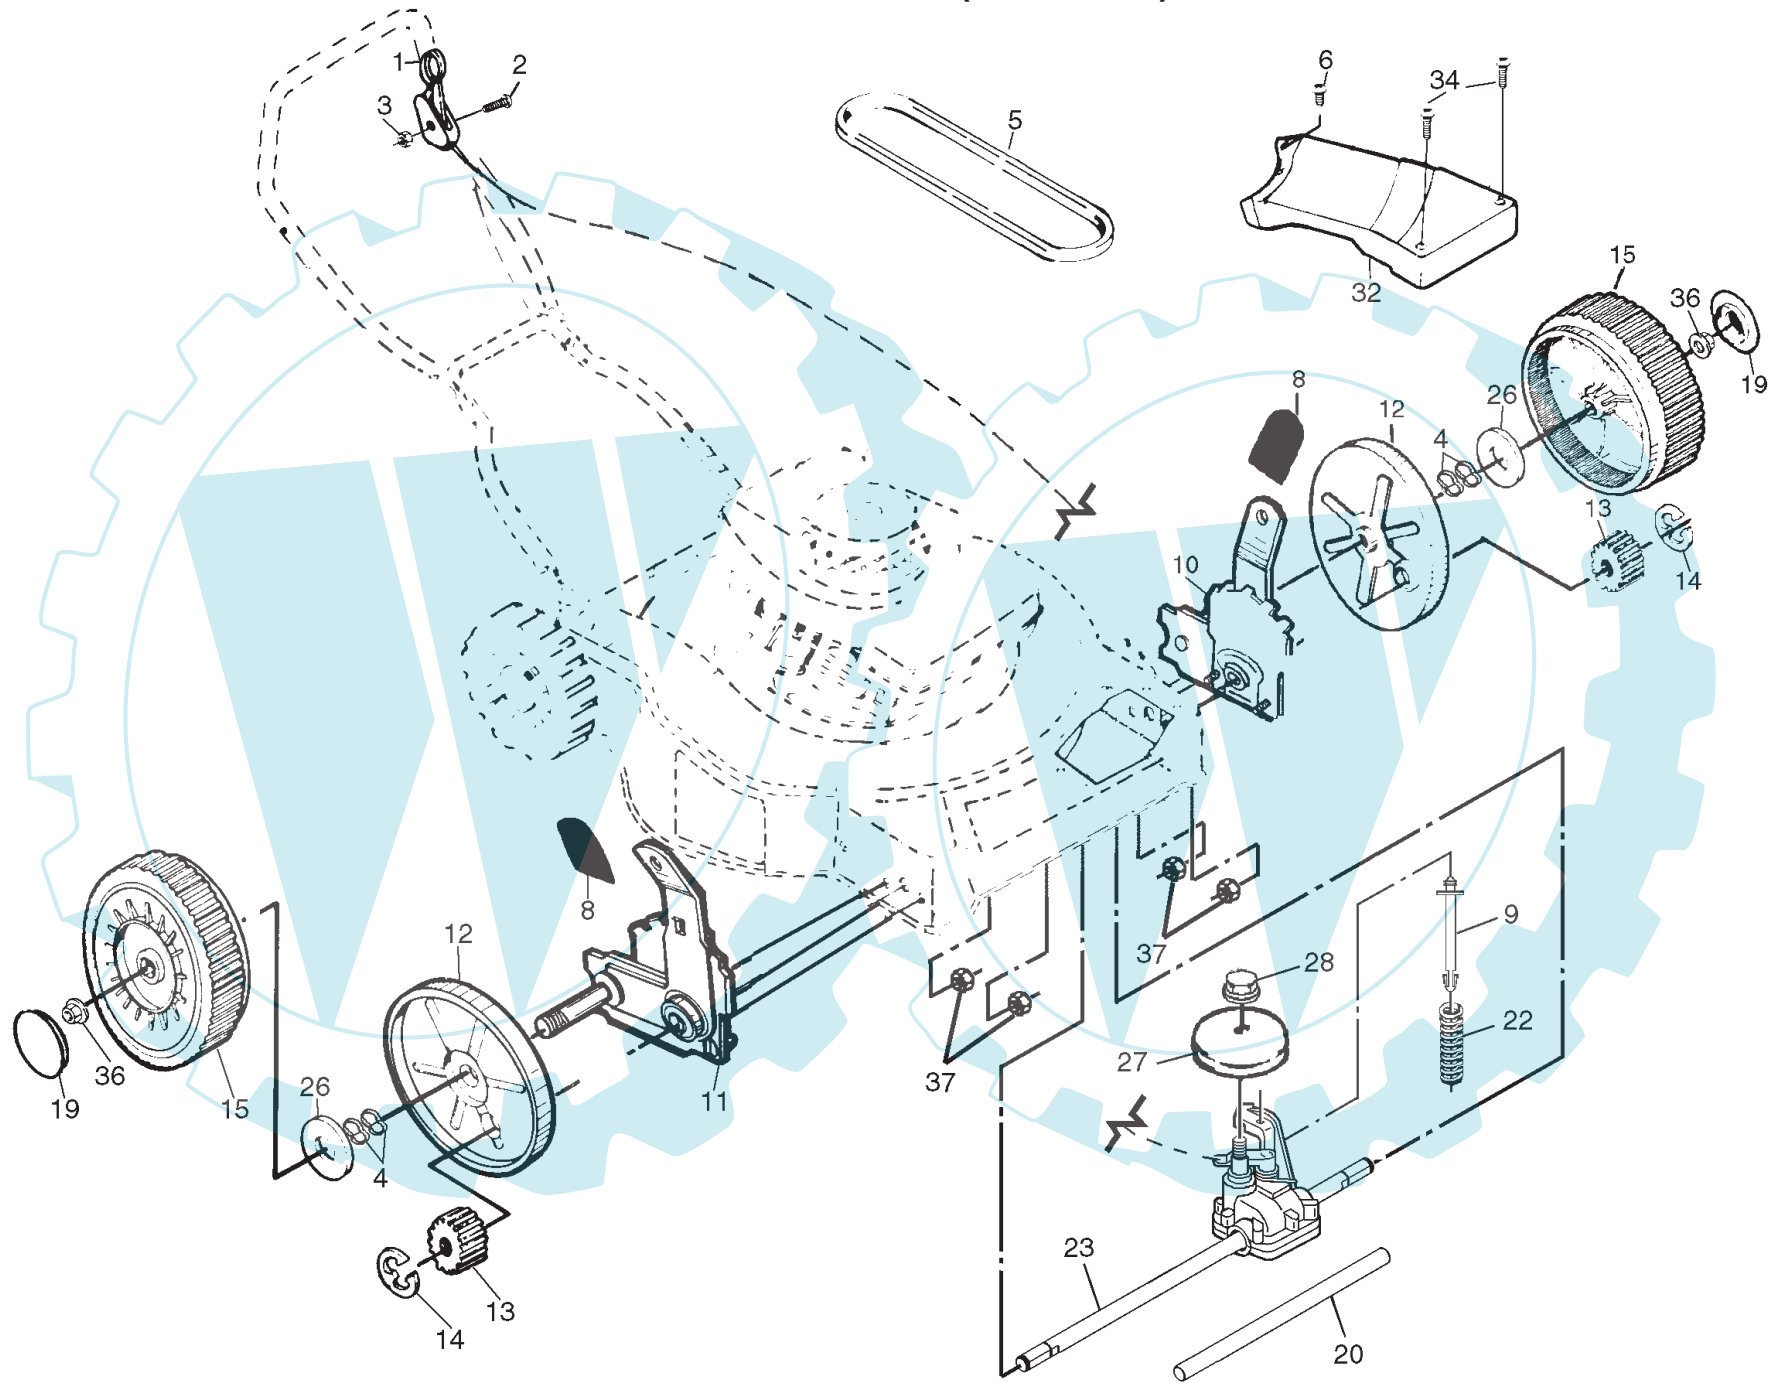

ROTARY LAWN MOWER - - MODEL NUMBER LM2155MD (J2155MDB) PRODUCT NUMBER 954 13 00-98

KEY NO.	PART NO.	DESCRIPTION
1	532 14 57-94	Control Bar
2	532 16 42-65	Handle Grip
3	532 16 71-63	Upper Handle
4	532 12 54-44	Plate, Mulcher
7	532 13 63-76	Handle Knob
8	873 80 04-00	Locknut 1/4-20
9	532 06 64-26	Wire Tie
11	532 17 95-85	Rope Guide
12	532 06 91-80	Locknut 1/4-20
13	532 18 21-57	Throttle Control
14	532 14 49-29	Hex Washer Head Screw 1/4-20 x 2-1/8
15	532 15 36-05	Lower Handle
16	532 13 19-59	Handle Bolt 5/16-18 x 1-3/4
17	532 05 17-93	Hairpin Cotter
20	532 05 71-43	Wave Washer
26	532 14 72-86	Hinge Rod
27	532 08 75-89	Torsion Spring
28	532 08 75-93	Housing Bracket Assembly
29	532 75 01-49	Discharge Guard
30	532 80 11-53	Hubcap
31	532 08 39-23	Nut
33	532 75 05-50	Wheel & Tire Assembly
34	532 14 27-48	Shoulder Bolt 3/8-16 x 1
35	532 06 23-35	Belleville Washer 1/2
36	532 15 12-54	Axle Arm Assembly
37	532 13 28-00	Selector Knob
38	532 12 52-59	Selector Spring
40	532 14 66-30	Spacer
41	532 13 43-40	Wheel Adjusting Bracket (L.R.)
42	532 13 43-41	Wheel Adjusting Bracket (R.R.)
43	532 17 09-77	Handle Bracket Assembly (Left)
44	532 17 09-75	Handle Bracket Assembly (Right)
45	532 17 04-99	Lawn Mower Housing (Incl. Ref. #74)

KEY NO.	PART NO.	DESCRIPTION
47	532 14 97-41	Self Tapping Screw 5/16-18 x 3/4
48	532 75 15-92	Locknut 3/8-16
52	532 12 50-78	Washer, Engine
53	532 18 20-02	Debris Shield
54	532 15 04-06	Hex Head Thread Rolling Screw 3/8-16 x 1
55	532 85 10-84	Hex Head Screw 3/8-24 x 1-3/8 Grade 8
56	532 85 02-63	Helical Lock Washer 3/8
57	532 85 10-74	Hardened Washer
58	532 15 71-01	22" Blade
59	532 85 15-14	Blade Adapter
61	532 17 04-91	Front Baffle
66	532 08 45-96	Engine Pulley
67	532 08 76-77	Hi-Pro Key #HP 505
70	---	Engine, Briggs & Stratton, Model No. 12H802 (Order parts from engine manufacturer)
71	532 15 41-47	Foot Guard
72	532 08 58-25	Self Tapping Screw #10-24 x 1
74	532 18 21-66	Warning Decal
82	532 13 31-07	Cable MZR
83	532 11 11-90	B & S Clamp
84	532 08 38-16	Screw
85	817 60 04-06	Flat Head Screw
86	532 12 84-15	Pop Rivet
87	532 13 20-04	Nut, Hex
--	532 12 53-81	Rear Baffle (Not Shown)
--	532 18 67-69	Operator's Manual, European
--	532 18 67-70	Operator's Manual, Scandinavian
Available Accessories not included with mower:		
--	GCK5000	Grass Catcher

NOTE: All component dimensions given in U.S. inches.
1 inch = 25.4 mm

ROTARY LAWN MOWER -- MODEL NUMBER LM2155MD (J2155MDB) PRODUCT NUMBER 954 13 00-98