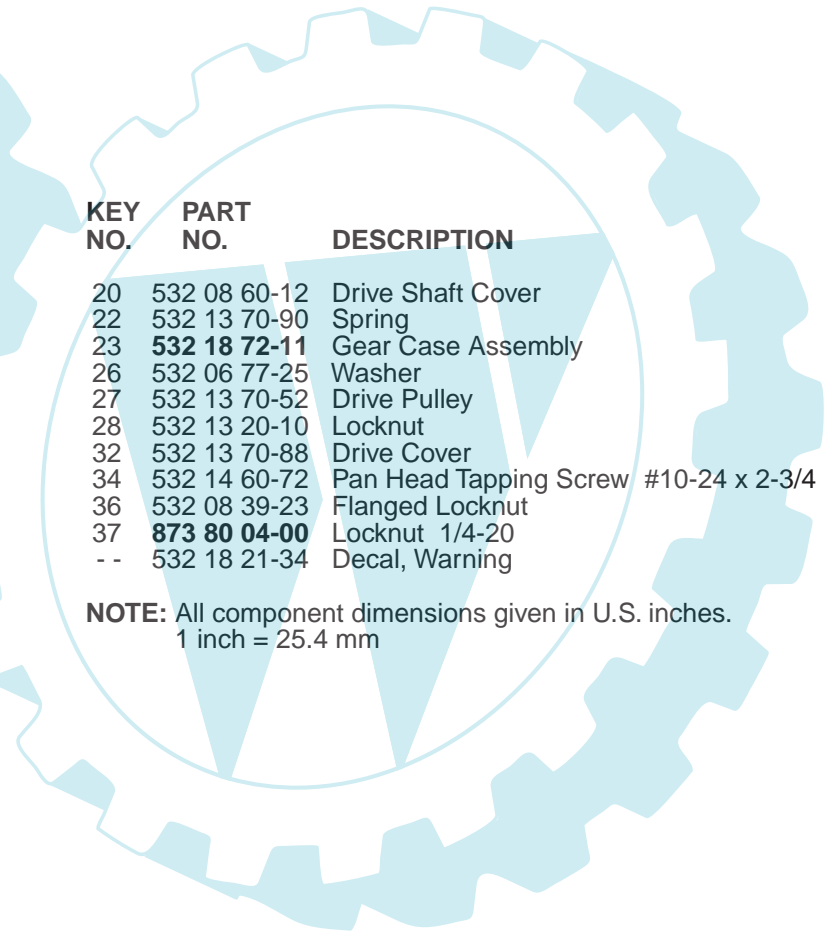

NOTE: All component dimensions given in U.S. inches.
1 inch = 25.4 mm

ROTARY LAWN MOWER -- MODEL NUMBER LM2155MD (J2155MDB) PRODUCT NUMBER 954 13 00-98

ROTARY LAWN MOWER - - MODEL NUMBER LM2155MD (J2155MDB) PRODUCT NUMBER 954 13 00-98

KEY NO.	PART NO.	DESCRIPTION
1	532 18 45-88	Drive Control Assembly
2	532 15 87-55	Hex Washer Head Screw 1/4-20 x 2.12
3	532 75 11-52	Locknut
4	532 05 71-43	Wave Washer
5	532 14 65-27	V-Belt
6	532 75 00-97	Screw
8	532 13 28-00	Selector Knob
9	532 15 04-95	Hex Head Bolt 1/4-20 x 2
10	532 15 24-65	Wheel Adjuster Assembly, LH
11	532 15 24-63	Wheel Adjuster Assembly, RH
12	532 18 05-04	Dust Cover
13	532 13 70-54	Pinion
14	812 00 00-58	E-Ring
15	532 18 07-59	Wheel & Tire Assembly
19	532 80 11-53	Hubcap

KEY NO.	PART NO.	DESCRIPTION
20	532 08 60-12	Drive Shaft Cover
22	532 13 70-90	Spring
23	532 18 72-11	Gear Case Assembly
26	532 06 77-25	Washer
27	532 13 70-52	Drive Pulley
28	532 13 20-10	Locknut
32	532 13 70-88	Drive Cover
34	532 14 60-72	Pan Head Tapping Screw #10-24 x 2-3/4
36	532 08 39-23	Flanged Locknut
37	873 80 04-00	Locknut 1/4-20
--	532 18 21-34	Decal, Warning

NOTE: All component dimensions given in U.S. inches.
1 inch = 25.4 mm