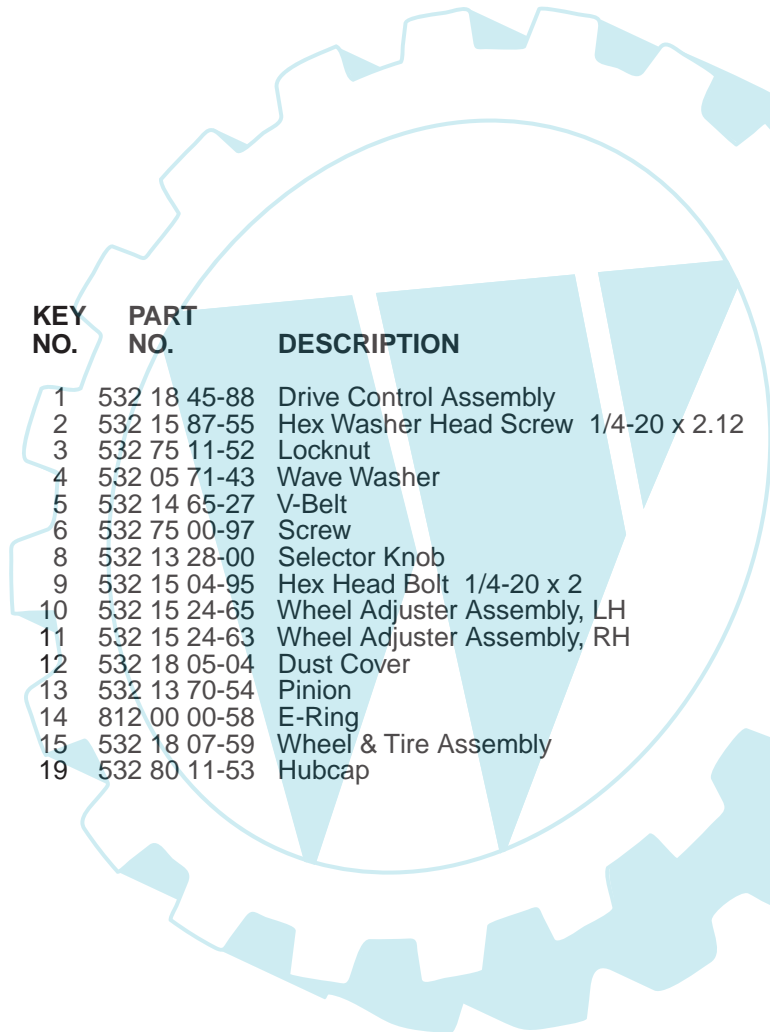

ROTARY LAWN MOWER - - MODEL NUMBER LM2155MD (J2155MDB) PRODUCT NUMBER 954 13 00-98

KEY NO.	PART NO.	DESCRIPTION
1	532 14 57-94	Control Bar
2	532 16 42-65	Handle Grip
3	532 16 71-63	Upper Handle
4	532 12 54-44	Plate, Mulcher
7	532 13 63-76	Handle Knob
8	873 80 04-00	Locknut 1/4-20
9	532 06 64-26	Wire Tie
11	532 17 95-85	Rope Guide
12	532 06 91-80	Locknut 1/4-20
13	532 18 21-57	Throttle Control
14	532 14 49-29	Hex Washer Head Screw 1/4-20 x 2-1/8
15	532 15 36-05	Lower Handle
16	532 13 19-59	Handle Bolt 5/16-18 x 1-3/4
17	532 05 17-93	Hairpin Cotter
20	532 05 71-43	Wave Washer
26	532 14 72-86	Hinge Rod
27	532 08 75-89	Torsion Spring
28	532 08 75-93	Housing Bracket Assembly
29	532 75 01-49	Discharge Guard
30	532 80 11-53	Hubcap
31	532 08 39-23	Nut
33	532 75 05-50	Wheel & Tire Assembly
34	532 14 27-48	Shoulder Bolt 3/8-16 x 1
35	532 06 23-35	Belleville Washer 1/2
36	532 15 12-54	Axle Arm Assembly
37	532 13 28-00	Selector Knob
38	532 12 52-59	Selector Spring
40	532 14 66-30	Spacer
41	532 13 43-40	Wheel Adjusting Bracket (L.R.)
42	532 13 43-41	Wheel Adjusting Bracket (R.R.)
43	532 17 09-77	Handle Bracket Assembly (Left)
44	532 17 09-75	Handle Bracket Assembly (Right)
45	532 17 04-99	Lawn Mower Housing (Incl. Ref. #74)

KEY NO.	PART NO.	DESCRIPTION
1	532 18 45-88	Drive Control Assembly
2	532 15 87-55	Hex Washer Head Screw 1/4-20 x 2.12
3	532 75 11-52	Locknut
4	532 05 71-43	Wave Washer
5	532 14 65-27	V-Belt
6	532 75 00-97	Screw
8	532 13 28-00	Selector Knob
9	532 15 04-95	Hex Head Bolt 1/4-20 x 2
10	532 15 24-65	Wheel Adjuster Assembly, LH
11	532 15 24-63	Wheel Adjuster Assembly, RH
12	532 18 05-04	Dust Cover
13	532 13 70-54	Pinion
14	812 00 00-58	E-Ring
15	532 18 07-59	Wheel & Tire Assembly
19	532 80 11-53	Hubcap