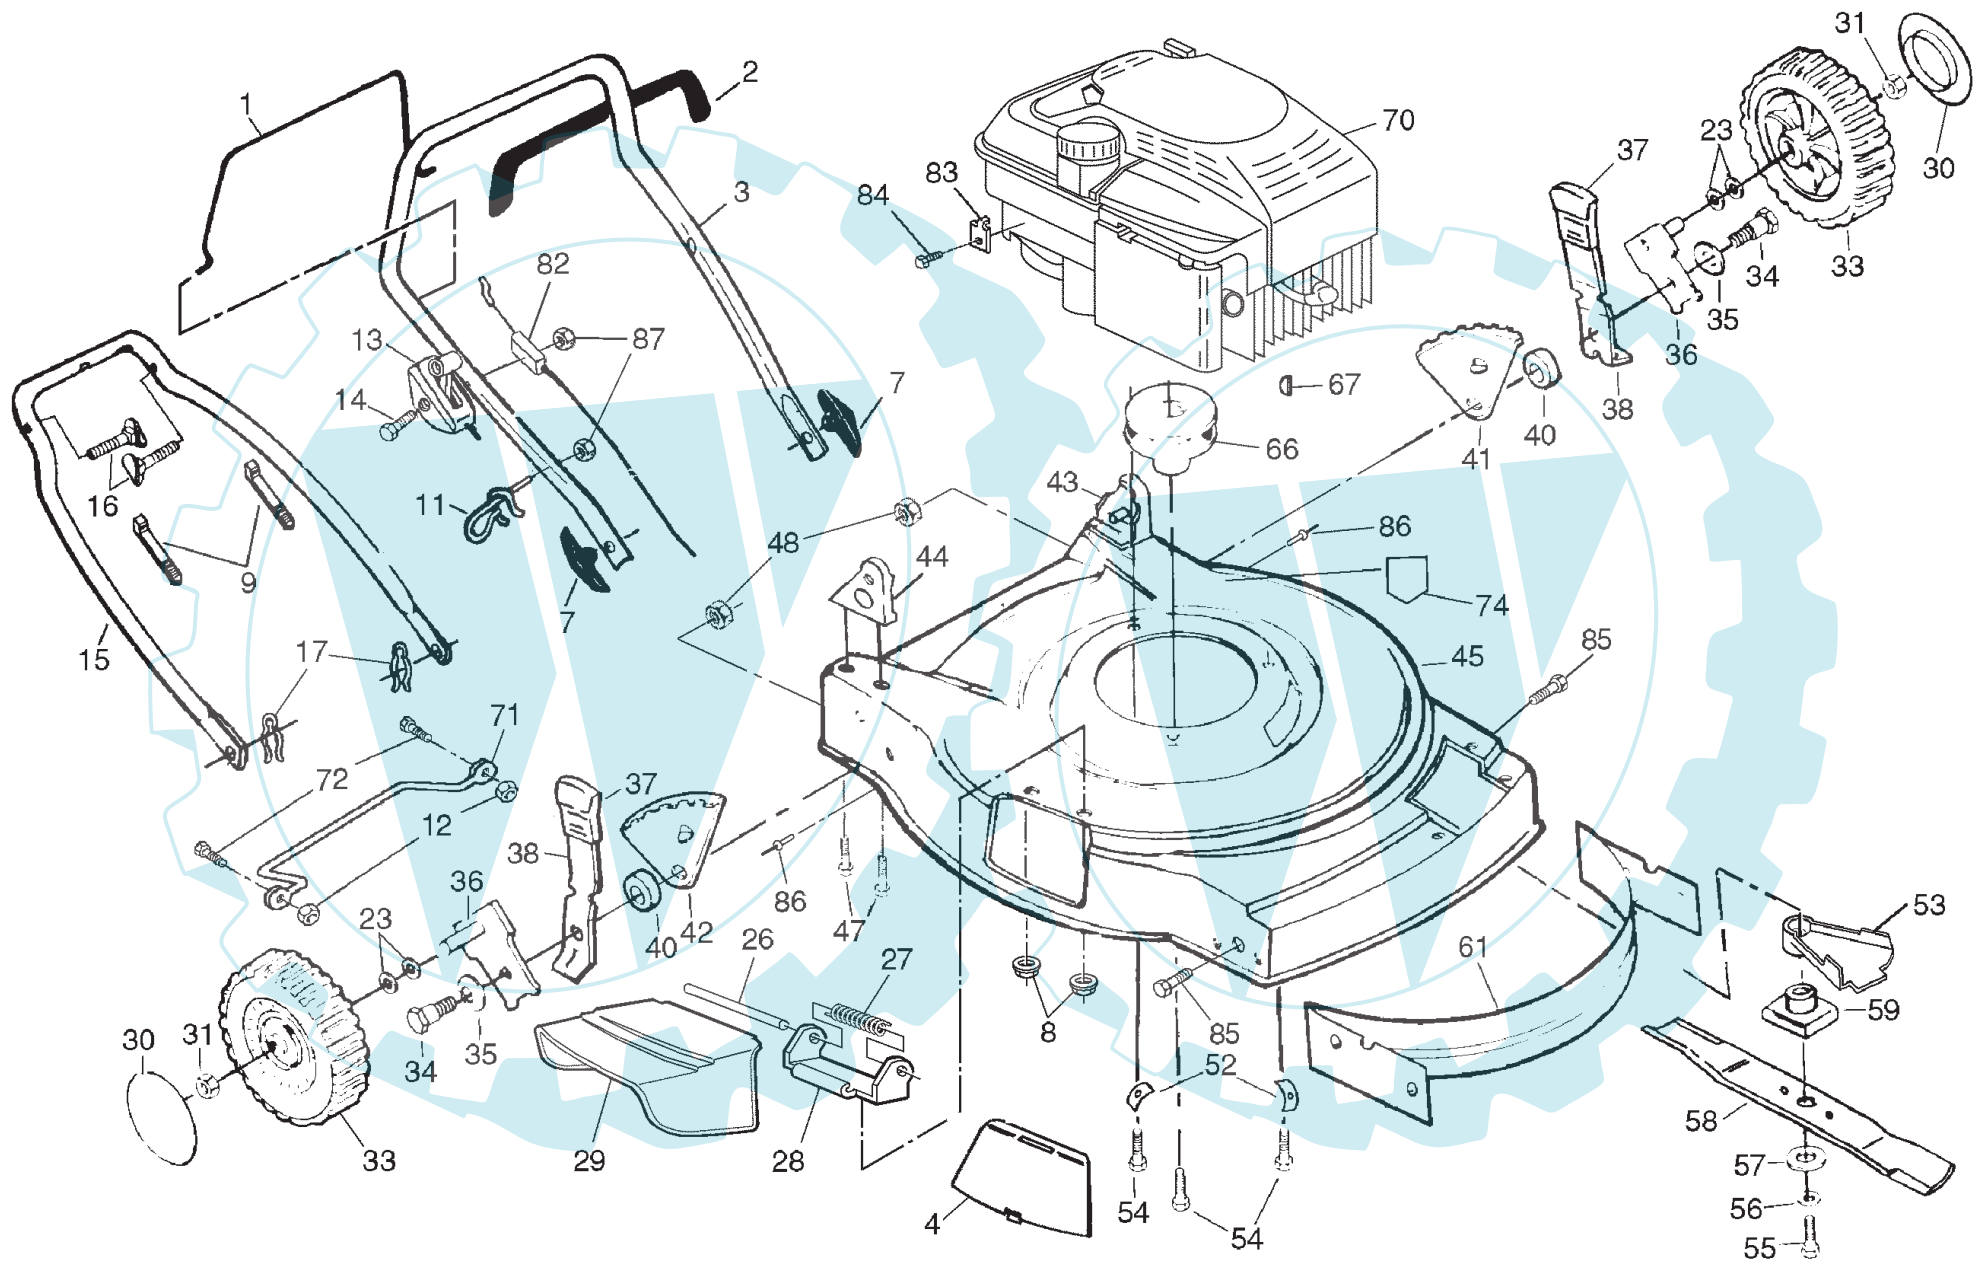

ROTARY LAWN MOWER - - MODEL NUMBER LM2155MD (J2155MDB) PRODUCT NUMBER 954 13 00-98

ROTARY LAWN MOWER - - MODEL NUMBER LM2155MD (J2155MDB) PRODUCT NUMBER 954 13 00-98

KEY NO.	PART NO.	DESCRIPTION
1	532 14 57-94	Control Bar
2	532 16 42-65	Handle Grip
3	532 16 71-63	Upper Handle
4	532 12 54-44	Plate, Mulcher
7	532 13 63-76	Handle Knob
8	873 80 04-00	Locknut 1/4-20
9	532 06 64-26	Wire Tie
11	532 17 95-85	Rope Guide
12	532 06 91-80	Locknut 1/4-20
13	532 18 21-57	Throttle Control
14	532 14 49-29	Hex Washer Head Screw 1/4-20 x 2-1/8
15	532 15 36-05	Lower Handle
16	532 13 19-59	Handle Bolt 5/16-18 x 1-3/4
17	532 05 17-93	Hairpin Cotter
20	532 05 71-43	Wave Washer
26	532 14 72-86	Hinge Rod
27	532 08 75-89	Torsion Spring
28	532 08 75-93	Housing Bracket Assembly
29	532 75 01-49	Discharge Guard
30	532 80 11-53	Hubcap
31	532 08 39-23	Nut
33	532 75 05-50	Wheel & Tire Assembly
34	532 14 27-48	Shoulder Bolt 3/8-16 x 1
35	532 06 23-35	Belleville Washer 1/2
36	532 15 12-54	Axle Arm Assembly
37	532 13 28-00	Selector Knob
38	532 12 52-59	Selector Spring
40	532 14 66-30	Spacer
41	532 13 43-40	Wheel Adjusting Bracket (L.R.)
42	532 13 43-41	Wheel Adjusting Bracket (R.R.)
43	532 17 09-77	Handle Bracket Assembly (Left)
44	532 17 09-75	Handle Bracket Assembly (Right)
45	532 17 04-99	Lawn Mower Housing (Incl. Ref. #74)

KEY NO.	PART NO.	DESCRIPTION
47	532 14 97-41	Self Tapping Screw 5/16-18 x 3/4
48	532 75 15-92	Locknut 3/8-16
52	532 12 50-78	Washer, Engine
53	532 18 20-02	Debris Shield
54	532 15 04-06	Hex Head Thread Rolling Screw 3/8-16 x 1
55	532 85 10-84	Hex Head Screw 3/8-24 x 1-3/8 Grade 8
56	532 85 02-63	Helical Lock Washer 3/8
57	532 85 10-74	Hardened Washer
58	532 15 71-01	22" Blade
59	532 85 15-14	Blade Adapter
61	532 17 04-91	Front Baffle
66	532 08 45-96	Engine Pulley
67	532 08 76-77	Hi-Pro Key #HP 505
70	---	Engine, Briggs & Stratton, Model No. 12H802 (Order parts from engine manufacturer)
71	532 15 41-47	Foot Guard
72	532 08 58-25	Self Tapping Screw #10-24 x 1
74	532 18 21-66	Warning Decal
82	532 13 31-07	Cable MZR
83	532 11 11-90	B & S Clamp
84	532 08 38-16	Screw
85	817 60 04-06	Flat Head Screw
86	532 12 84-15	Pop Rivet
87	532 13 20-04	Nut, Hex
--	532 12 53-81	Rear Baffle (Not Shown)
--	532 18 67-69	Operator's Manual, European
--	532 18 67-70	Operator's Manual, Scandinavian
Available Accessories not included with mower:		
--	GCK5000	Grass Catcher

NOTE: All component dimensions given in U.S. inches.
1 inch = 25.4 mm